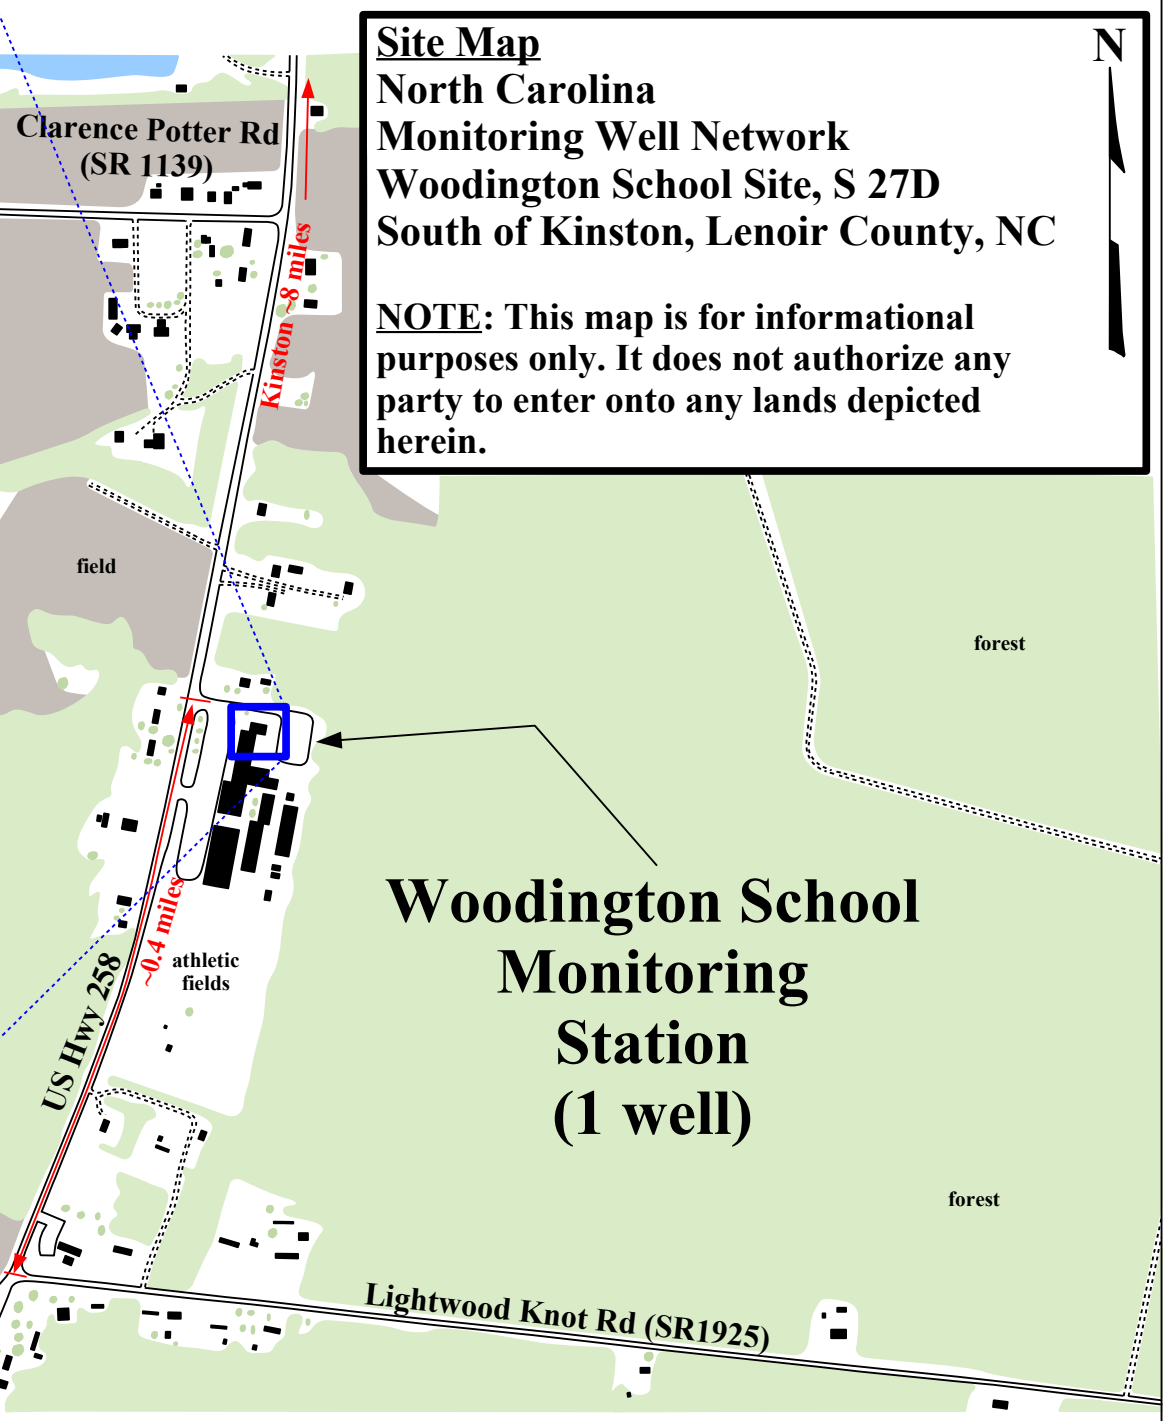

Latitude: 35.159436  
Longitude: -77.633824

# Woodington Middle School

4939 US-258  
Kinston, NC

R10 Monument  
Coordinates (01-21-2016)  
Latitude: 35.159448  
Longitude: -77.633795

**Site Map**  
North Carolina  
Monitoring Well Network  
Woodington School Site, S 27D  
South of Kinston, Lenoir County, NC

**NOTE:** This map is for informational purposes only. It does not authorize any party to enter onto any lands depicted herein.

# Woodington School Monitoring Station (1 well)

500 ft